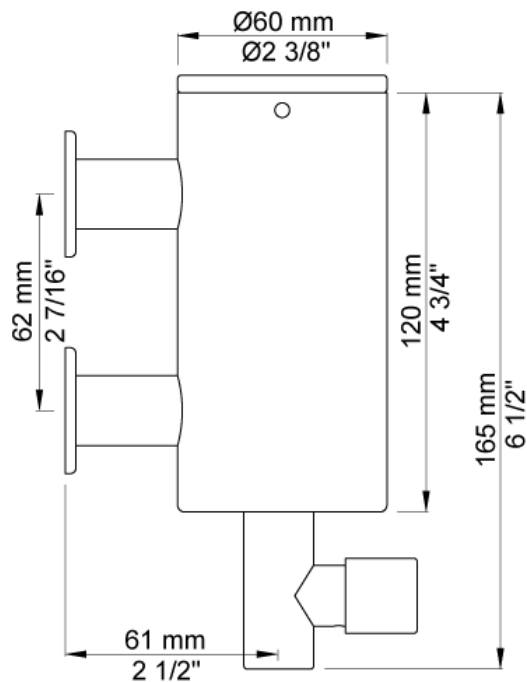

--

Date:	
-------	--

Client:	
---------	--

Project:	
----------	--

T10JR

Soap dispenser 0.25 l. pH neutral liquid soap can be used (pH value: 4,5 - 7,5). Viscosity: approx. 1500cP - 2000cP at 20°C.

Available in colors